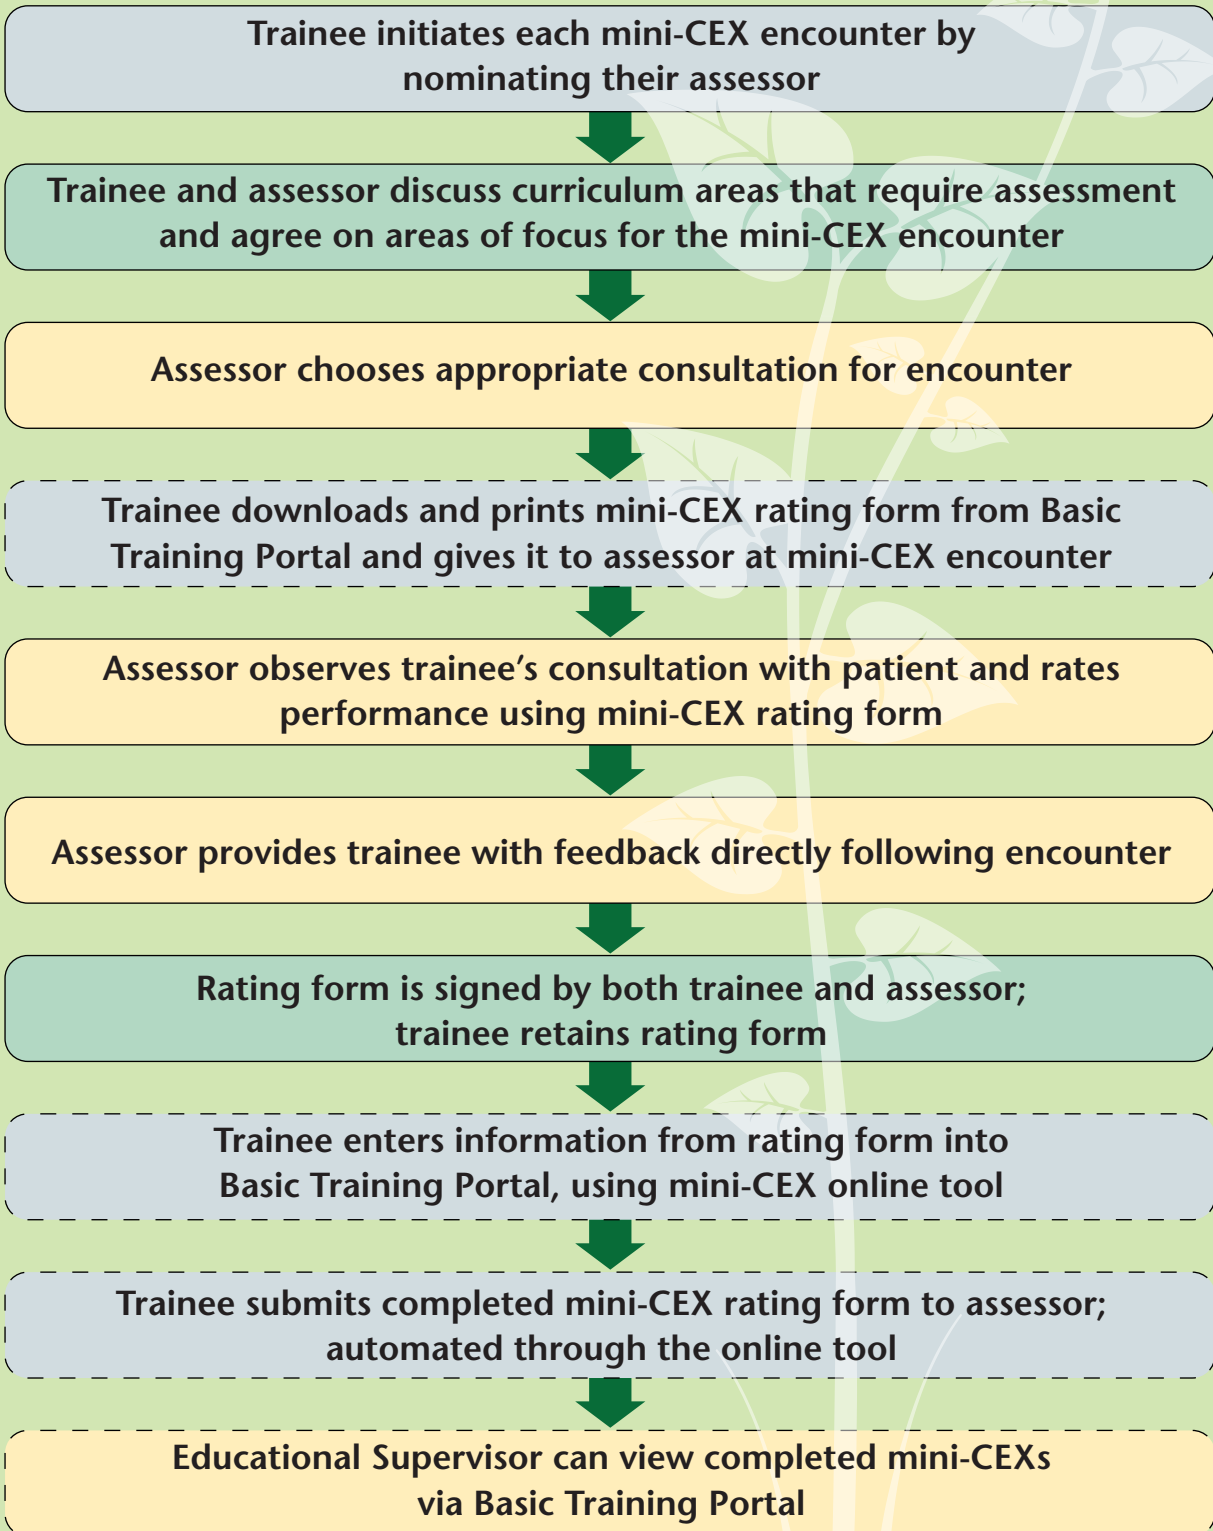

mini-CEX Workflow

Online through Basic Training Portal

Trainee

Assessor

Both parties